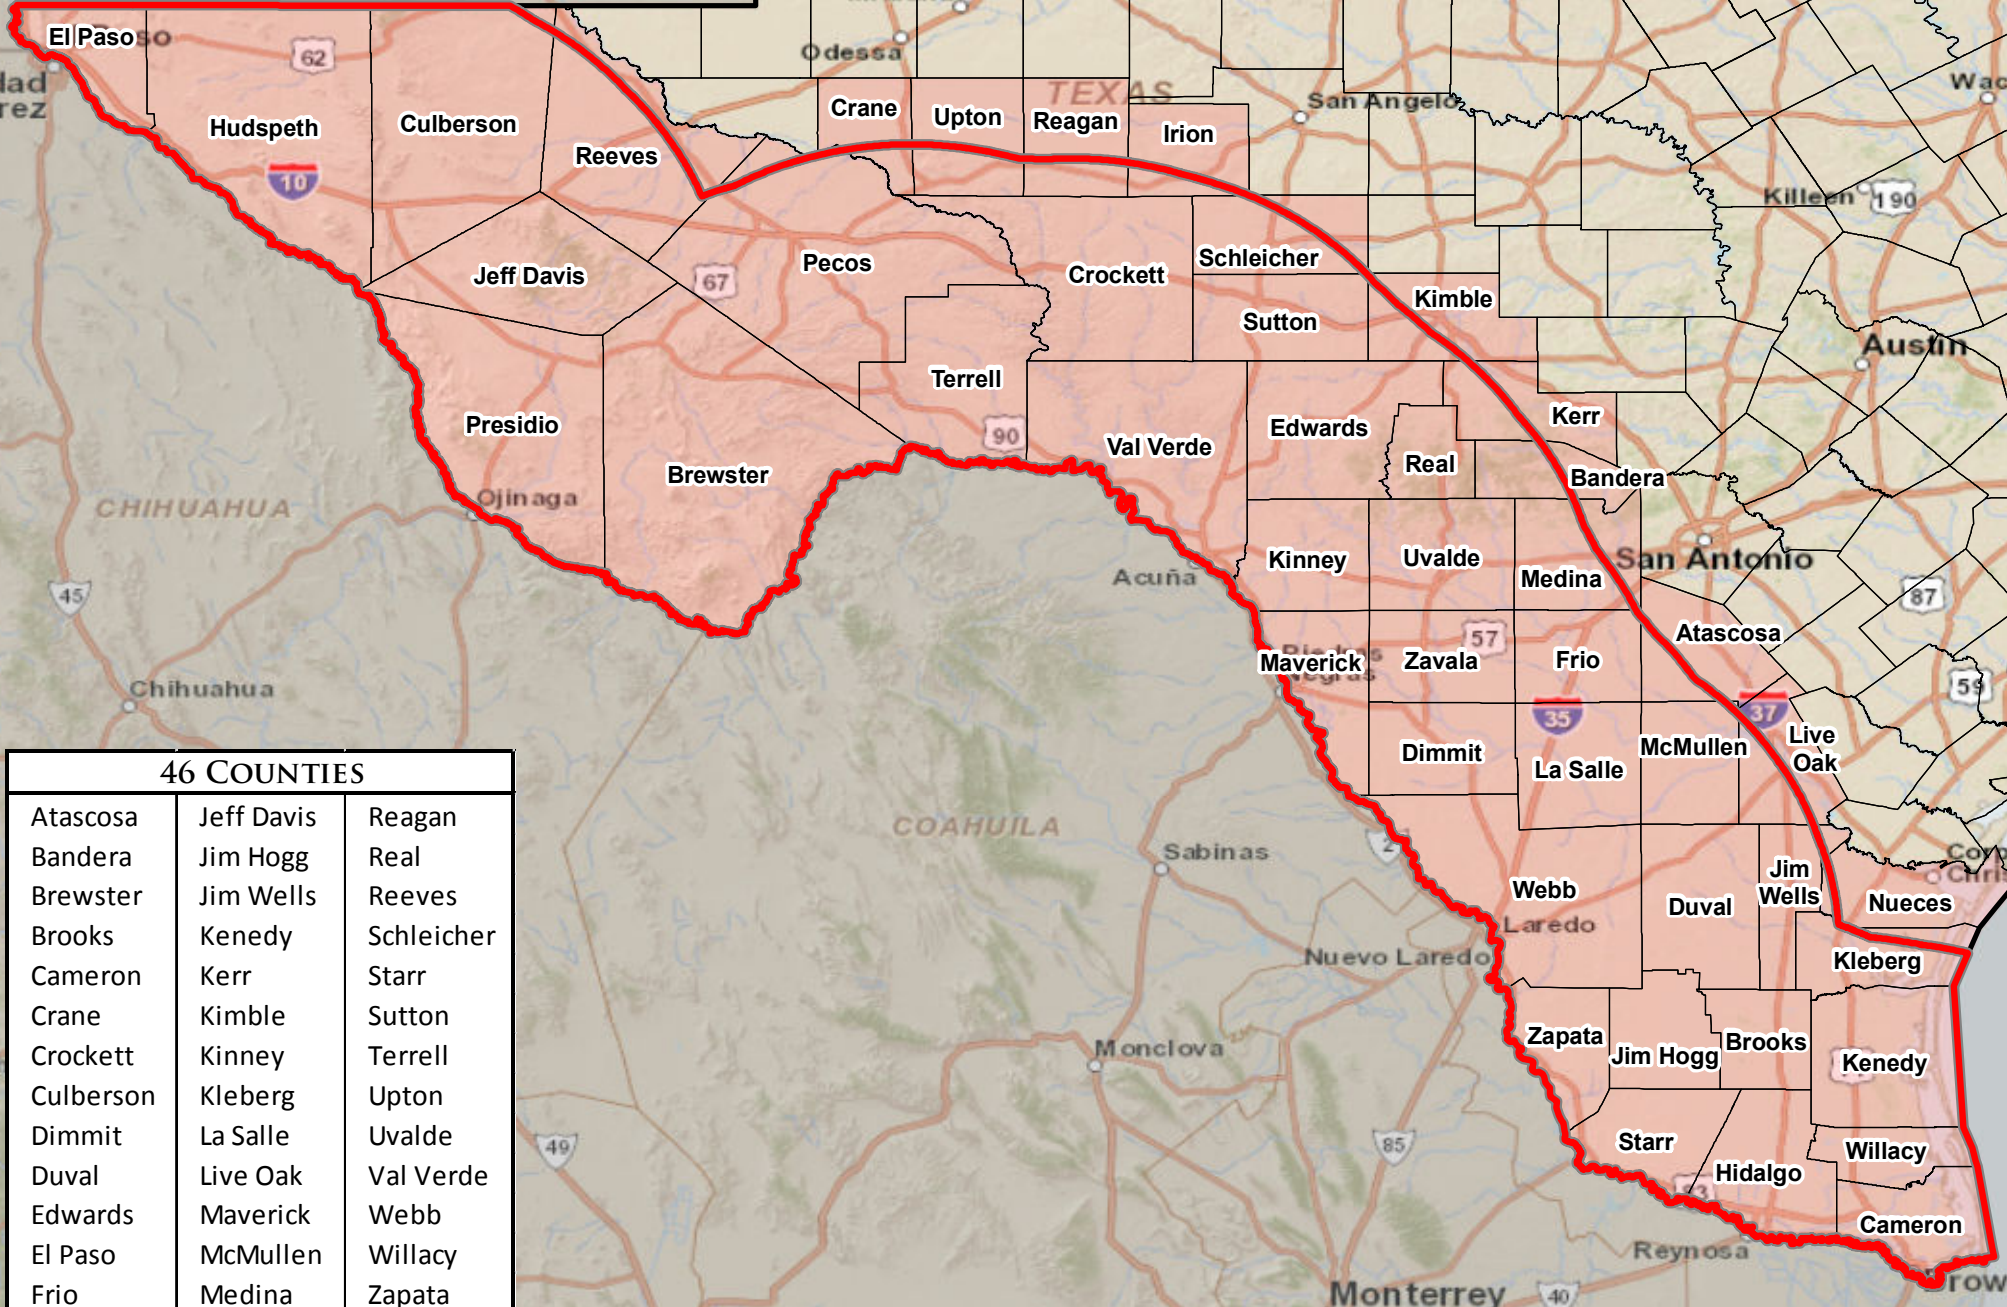

# TEXAS COUNTIES WITHIN 100 MILES US/MEXICO BORDER

46 COUNTIES		
Atascosa	Jeff Davis	Reagan
Bandera	Jim Hogg	Real
Brewster	Jim Wells	Reeves
Brooks	Kenedy	Schleicher
Cameron	Kerr	Starr
Crane	Kimble	Sutton
Crockett	Kinney	Terrell
Culberson	Kleberg	Upton
Dimmit	La Salle	Uvalde
Duval	Live Oak	Val Verde
Edwards	Maverick	Webb
El Paso	McMullen	Willacy
Frio	Medina	Zapata
Hidalgo	Nueces	Zavala
Hudspeth	Pecos	
Irion	Presidio	